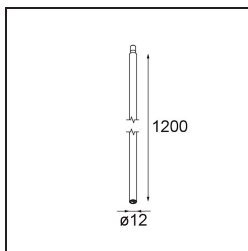

Date _____
Customer _____
Project _____
Type _____

Stick Modupoint 1200 Black Structure

Specifications

Material	13242732
Lamp Included	No
Number of Light Sources	0
Input Voltage	Constant Current Driver Required
Electrical Class	III
IP Rating	20
Glow wire rating (°C)	960
Indoor/Outdoor	Indoor
Application	Ceiling, Wall
Adjustability	Not Applicable
Primary Colour & Primary Finish	Black, Structure
Gross weight (g)	511.0

Specifications