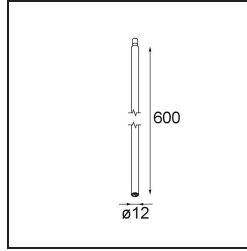

Date _____
Customer _____
Project _____
Type _____

Stick Modupoint 600 Black Structure

Specifications

Material	13242532
Lamp Included	No
Number of Light Sources	0
Input Voltage	Constant Current Driver Required
Electrical Class	III
IP Rating	20
Glow wire rating (°C)	960
Indoor/Outdoor	Indoor
Application	Ceiling, Wall
Adjustability	Not Applicable
Primary Colour & Primary Finish	Black, Structure
Gross weight (g)	283.0