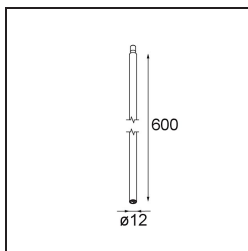

Date _____
Customer _____
Project _____
Type _____

Stick Modupoint 600 White Structure

Specifications

Material	13242509
Lamp Included	No
Number of Light Sources	0
Input Voltage	Constant Current Driver Required
Electrical Class	III
IP Rating	20
Glow wire rating (°C)	960
Indoor/Outdoor	Indoor
Application	Ceiling, Wall
Adjustability	Not Applicable
Primary Colour & Primary Finish	White, Structure
Gross weight (g)	283.0

Specifications