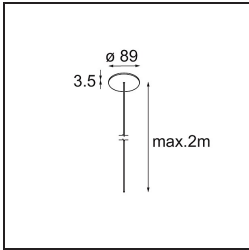

- **13720009** Power Feed Canopy Recessed DE (Incl. Power Feed Cable 2000) White Structure
- **13720032** Power Feed Canopy Recessed DE (Incl. Power Feed Cable 2000) Black Structure