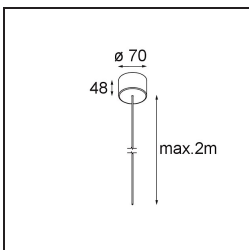

- **13720209** Power Feed Canopy Surface DE (Incl. Power Feed Cable 2000) White Structure
- **13720232** Power Feed Canopy Surface DE (Incl. Power Feed Cable 2000) Black Structure