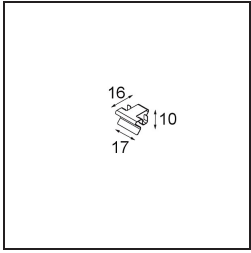

13750000 Connection Mechanical Geometry