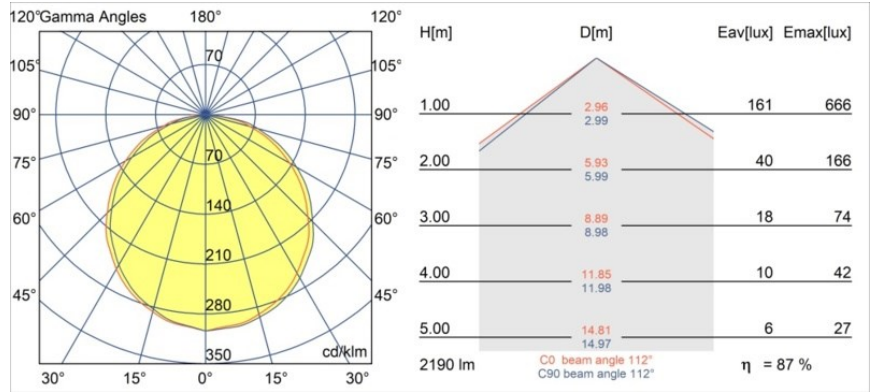

Light distribution & beam diagram