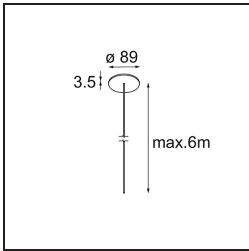

Specifications

Material	13751056
Light Source Type	LED
LED Type	GEOMETRY 24V LED DISC
LED technology	LED flexible PCB
CRI	Min. 90
Colour Temperature	2700K
Lifetime	L80B10 @50,000 Hours
Number of Light Sources	1
CIE flux code	46 78 95 100 87
Binning (SDCM)	3
Light Direction	Up, Down
Optic	Optic foil
Measured beam angle (°)	112.0
Input Voltage	24Vdc
Electrical Class	III
IP Rating	20
Glow wire rating (°C)	650
Indoor/Outdoor	Indoor
Application	Ceiling
Mounting	Suspended
Distance to Lighted Object (m)	0,1
Primary Colour & Primary Finish	Black, Structure
Secondary Colour & Secondary Finish	Black, Structure
Gross weight (g)	13000.0
Luminous flux per lamp (lm)	1906
Efficacy (lm/W)	91
Glare rating	20

Light distribution & beam diagram

Installation Accessories

- **11060832** Suspension 4000 Geometry 672 (3) Black Structure
- **11060809** Suspension 4000 Geometry 672 (3) White Structure

- **13720009** Power Feed Canopy Recessed DE (Incl. Power Feed Cable 2000) White Structure
- **13720032** Power Feed Canopy Recessed DE (Incl. Power Feed Cable 2000) Black Structure