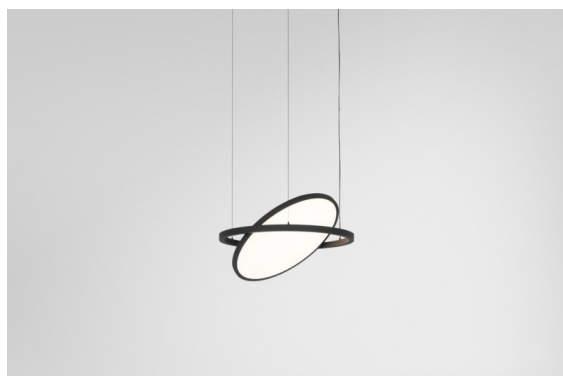

*Geometry Suspended Adjustable 672 1x LED 2700K DE Black Structure - Black Structure*

Geometry is a pendant luminaire that offers general lighting. Its light panel can pivot 360° around an axis, hidden by a frame that's either circular or square. The beauty of this full rotation is that you can go from direct to indirect light in one single flip. A rectangular frame holding two panels will please those who long for twinning with light. Enjoy the impossible lightness of Geometry!

### Specifications

Material	13751056
Light Source Type	LED
LED Type	GEOMETRY 24V LED DISC
LED technology	LED flexible PCB
CRI	Min. 90
Colour Temperature	2700K
Lifetime	L80B10 @50,000 Hours
Number of Light Sources	1
CIE flux code	46 78 95 100 87
Binning (SDCM)	3
Light Direction	Up, Down
Optic	Optic foil
Measured beam angle (°)	112.0
Input Voltage	24Vdc
Electrical Class	III
IP Rating	20
Glow wire rating (°C)	650
Indoor/Outdoor	Indoor
Application	Ceiling
Mounting	Suspended
Distance to Lighted Object (m)	0,1
Primary Colour & Primary Finish	Black, Structure
Secondary Colour & Secondary Finish	Black, Structure
Gross weight (g)	13000.0
Luminous flux per lamp (lm)	1906
Efficacy (lm/W)	91
Glare rating	20

**Light distribution & beam diagram**

**Installation Accessories**

- **11060832** Suspension 4000 Geometry 672 (3) Black Structure
- **11060809** Suspension 4000 Geometry 672 (3) White Structure

- **13720009** Power Feed Canopy Recessed DE (Incl. Power Feed Cable 2000) White Structure
- **13720032** Power Feed Canopy Recessed DE (Incl. Power Feed Cable 2000) Black Structure