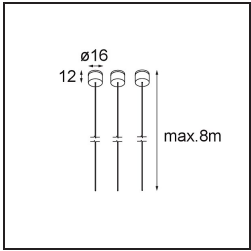

13750000 Connection Mechanical Geometry

- **11060909** Suspension 8000 Geometry 672 (3) White Structure
- **11060932** Suspension 8000 Geometry 672 (3) Black Structure

■ Choose a required accessory