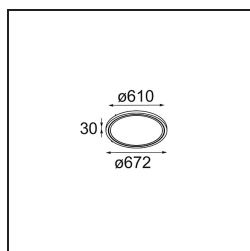

Geometry Suspended Adjustable 672 1x LED 2700K DE Black Structure - Black Structure

Geometry is a pendant luminaire that offers general lighting. Its light panel can pivot 360° around an axis, hidden by a frame that's either circular or square. The beauty of this full rotation is that you can go from direct to indirect light in one single flip. A rectangular frame holding two panels will please those who long for twinning with light. Enjoy the impossible lightness of Geometry!

Specifications

Material	13751056
Light Source Type	LED
LED Type	GEOMETRY 24V LED DISC
LED technology	LED flexible PCB
CRI	Min. 90
Colour Temperature	2700K
Lifetime	L80B10 @50,000 Hours
Number of Light Sources	1
CIE flux code	46 78 95 100 87
Binning (SDCM)	3
Light Direction	Up, Down
Optic	Optic foil
Measured beam angle (°)	112.0
Input Voltage	24Vdc
Electrical Class	III
IP Rating	20
Glow wire rating (°C)	650
Indoor/Outdoor	Indoor
Application	Ceiling
Mounting	Suspended
Distance to Lighted Object (m)	0,1
Primary Colour & Primary Finish	Black, Structure
Secondary Colour & Secondary Finish	Black, Structure
Gross weight (g)	13000.0
Luminous flux per lamp (lm)	1906
Efficacy (lm/W)	91
Glare rating	20

- **13720309** Power Feed Canopy Surface DE (Incl. Power Feed Cable 6000) White Structure
- **13720332** Power Feed Canopy Surface DE (Incl. Power Feed Cable 6000) Black Structure

13750000 Connection Mechanical Geometry