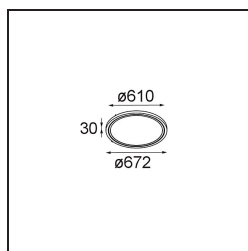

*Geometry Suspended Adjustable 672 1x LED 2700K DE Black Structure - Black Structure*

Geometry is a pendant luminaire that offers general lighting. Its light panel can pivot 360° around an axis, hidden by a frame that's either circular or square. The beauty of this full rotation is that you can go from direct to indirect light in one single flip. A rectangular frame holding two panels will please those who long for twinning with light. Enjoy the impossible lightness of Geometry!

### Specifications

Material	13751056
Light Source Type	LED
LED Type	GEOMETRY 24V LED DISC
LED technology	LED flexible PCB
CRI	Min. 90
Colour Temperature	2700K
Lifetime	L80B10 @50,000 Hours
Number of Light Sources	1
CIE flux code	46 78 95 100 87
Binning (SDCM)	3
Light Direction	Up, Down
Optic	Optic foil
Measured beam angle (°)	112.0
Input Voltage	24Vdc
Electrical Class	III
IP Rating	20
Glow wire rating (°C)	650
Indoor/Outdoor	Indoor
Application	Ceiling
Mounting	Suspended
Distance to Lighted Object (m)	0,1
Primary Colour & Primary Finish	Black, Structure
Secondary Colour & Secondary Finish	Black, Structure
Gross weight (g)	13000.0
Luminous flux per lamp (lm)	1906
Efficacy (lm/W)	91
Glare rating	20

- **13720309** Power Feed Canopy Surface DE (Incl. Power Feed Cable 6000) White Structure
- **13720332** Power Feed Canopy Surface DE (Incl. Power Feed Cable 6000) Black Structure

**13750000** Connection Mechanical Geometry