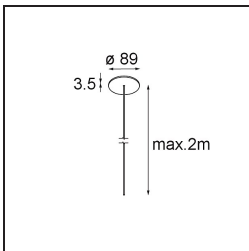

- **13720009** Power Feed Canopy Recessed DE (Incl. Power Feed Cable 2000) White Structure
- **13720032** Power Feed Canopy Recessed DE (Incl. Power Feed Cable 2000) Black Structure