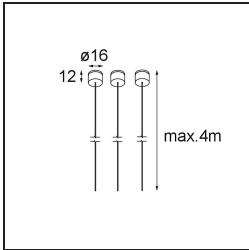

Installation Accessories

- **11060832** Suspension 4000 Geometry 672 (3) Black Structure
- **11060809** Suspension 4000 Geometry 672 (3) White Structure