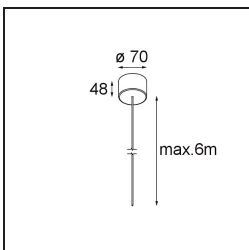

- **13720309** Power Feed Canopy Surface DE (Incl. Power Feed Cable 6000) White Structure
- **13720332** Power Feed Canopy Surface DE (Incl. Power Feed Cable 6000) Black Structure