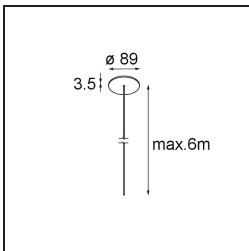

### Specifications

Material	13751056
Light Source Type	LED
LED Type	GEOMETRY 24V LED DISC
LED technology	LED flexible PCB
CRI	Min. 90
Colour Temperature	2700K
Lifetime	L80B10 @50,000 Hours
Number of Light Sources	1
CIE flux code	46 78 95 100 87
Binning (SDCM)	3
Light Direction	Up, Down
Optic	Optic foil
Measured beam angle (°)	112.0
Input Voltage	24Vdc
Electrical Class	III
IP Rating	20
Glow wire rating (°C)	650
Indoor/Outdoor	Indoor
Application	Ceiling
Mounting	Suspended
Distance to Lighted Object (m)	0,1
Primary Colour & Primary Finish	Black, Structure
Secondary Colour & Secondary Finish	Black, Structure
Gross weight (g)	13000.0
Luminous flux per lamp (lm)	1906
Efficacy (lm/W)	91
Glare rating	20

**Light distribution & beam diagram**

**Installation Accessories**

- **11060832** Suspension 4000 Geometry 672 (3) Black Structure
- **11060809** Suspension 4000 Geometry 672 (3) White Structure

- **13720009** Power Feed Canopy Recessed DE (Incl. Power Feed Cable 2000) White Structure
- **13720032** Power Feed Canopy Recessed DE (Incl. Power Feed Cable 2000) Black Structure