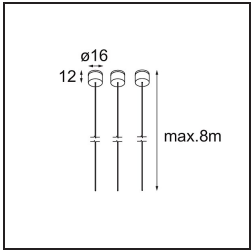

13750000 Connection Mechanical Geometry

- **11060909** Suspension 8000 Geometry 672 (3) White Structure
- **11060932** Suspension 8000 Geometry 672 (3) Black Structure

Choose a required accessory