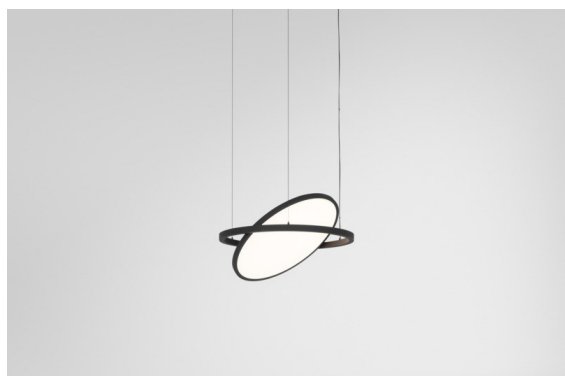

Geometry Suspended Adjustable 672 1x LED 2700K DE Black Structure - Black Structure

Geometry is a pendant luminaire that offers general lighting. Its light panel can pivot 360° around an axis, hidden by a frame that's either circular or square. The beauty of this full rotation is that you can go from direct to indirect light in one single flip. A rectangular frame holding two panels will please those who long for twinning with light. Enjoy the impossible lightness of Geometry!

Specifications

Material	13751056
Light Source Type	LED
LED Type	GEOMETRY 24V LED DISC
LED technology	LED flexible PCB
CRI	Min. 90
Colour Temperature	2700K
Lifetime	L80B10 @50,000 Hours
Number of Light Sources	1
CIE flux code	46 78 95 100 87
Binning (SDCM)	3
Light Direction	Up, Down
Optic	Optic foil
Measured beam angle (°)	112.0
Input Voltage	24Vdc
Electrical Class	III
IP Rating	20
Glow wire rating (°C)	650
Indoor/Outdoor	Indoor
Application	Ceiling
Mounting	Suspended
Distance to Lighted Object (m)	0,1
Primary Colour & Primary Finish	Black, Structure
Secondary Colour & Secondary Finish	Black, Structure
Gross weight (g)	13000.0
Luminous flux per lamp (lm)	1906
Efficacy (lm/W)	91
Glare rating	20

Light distribution & beam diagram

Installation Accessories

- **11060832** Suspension 4000 Geometry 672 (3) Black Structure
- **11060809** Suspension 4000 Geometry 672 (3) White Structure

- **13720009** Power Feed Canopy Recessed DE (Incl. Power Feed Cable 2000) White Structure
- **13720032** Power Feed Canopy Recessed DE (Incl. Power Feed Cable 2000) Black Structure