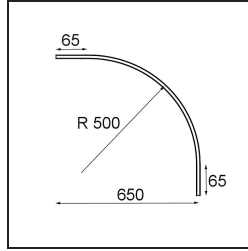

Date _____
Customer _____
Project _____
Type _____

Track 48V Cover Curved 90° White Structure

Specifications

Material	13456609
Number of Light Sources	0
IP Rating	20
Primary Colour & Primary Finish	White, Structure
Gross weight (g)	343.0