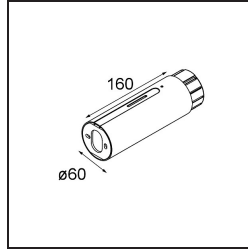

Date _____
Customer _____
Project _____
Type _____

Straw 60 Wall Power Feed End Black Polished Anodised

Specifications

Material	93656754
Number of Light Sources	0
IP Rating	20
Primary Colour & Primary Finish	Black, Polished Anodised
Gross weight (g)	0.001