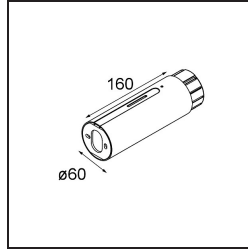

Date _____
Customer _____
Project _____
Type _____

Straw 60 Wall Power Feed End Bronze Brushed Anodised

Specifications

Material	93656782
Number of Light Sources	0
IP Rating	20
Primary Colour & Primary Finish	Bronze, Brushed Anodised
Gross weight (g)	0.001