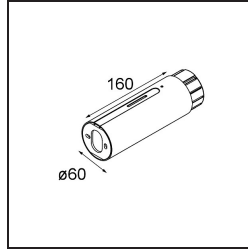

Date _____
Customer _____
Project _____
Type _____

Straw 60 Wall Power Feed End Aluminium Polished

Specifications

Material	93656753
Number of Light Sources	0
IP Rating	20
Primary Colour & Primary Finish	Aluminium, Polished
Gross weight (g)	0.001