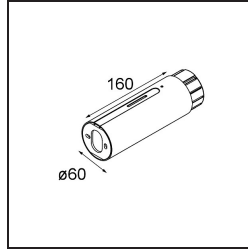

Date _____
Customer _____
Project _____
Type _____

Straw 60 Wall Power Feed End Aluminium Polished

Specifications

Material	93656753
Number of Light Sources	0
IP Rating	20
Primary Colour & Primary Finish	Aluminium, Polished
Gross weight (g)	0.001

Specifications