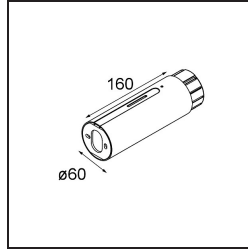

Date _____
Customer _____
Project _____
Type _____

Straw 60 Wall Power Feed End Champagne Brushed Anodised

Specifications

Material	93656741
Number of Light Sources	0
IP Rating	20
Primary Colour & Primary Finish	Champagne, Brushed Anodised
Gross weight (g)	0.001