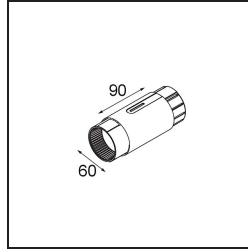

Date _____
Customer _____
Project _____
Type _____

Straw 60 Suspension Mid Silver Bronze Brushed Anodised

Specifications

Material	93656284
Number of Light Sources	0
IP Rating	20
Primary Colour & Primary Finish	Silver Bronze, Brushed Anodised
Gross weight (g)	0.001
Remark	• Suspension cable not included