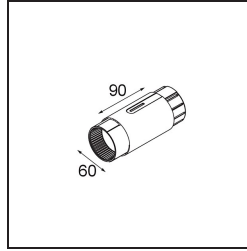

Date \_\_\_\_\_  
Customer \_\_\_\_\_  
Project \_\_\_\_\_  
Type \_\_\_\_\_

*Straw 60 Suspension Mid Silver Bronze Brushed Anodised*

**Specifications**

Material	93656284
Number of Light Sources	0
IP Rating	20
Primary Colour & Primary Finish	Silver Bronze, Brushed Anodised
Gross weight (g)	0.001
Remark	• Suspension cable not included