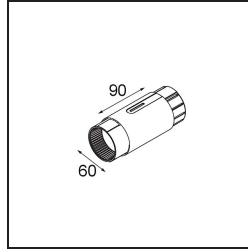

Date _____
Customer _____
Project _____
Type _____

Straw 60 Suspension Mid Bronze Brushed Anodised

Specifications

Material	93656282
Number of Light Sources	0
IP Rating	20
Primary Colour & Primary Finish	Bronze, Brushed Anodised
Gross weight (g)	0.001
Remark	• Suspension cable not included