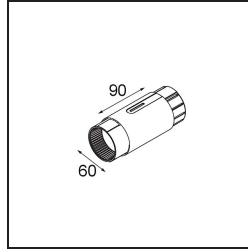

Date _____
Customer _____
Project _____
Type _____

Straw 60 Suspension Mid Black Brushed Anodised

Specifications

Material	93656281
Number of Light Sources	0
IP Rating	20
Primary Colour & Primary Finish	Black, Brushed Anodised
Gross weight (g)	0.001
Remark	• Suspension cable not included