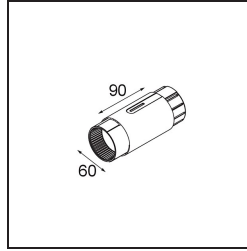

Date \_\_\_\_\_  
Customer \_\_\_\_\_  
Project \_\_\_\_\_  
Type \_\_\_\_\_

*Straw 60 Suspension Mid Black Brushed Anodised*

**Specifications**

Material	93656281
Number of Light Sources	0
IP Rating	20
Primary Colour & Primary Finish	Black, Brushed Anodised
Gross weight (g)	0.001
Remark	• Suspension cable not included