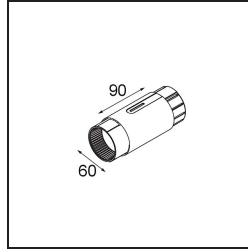

Date _____
Customer _____
Project _____
Type _____

Straw 60 Suspension Mid Black Polished Anodised

Specifications

Material	93656254
Number of Light Sources	0
IP Rating	20
Primary Colour & Primary Finish	Black, Polished Anodised
Gross weight (g)	0.001
Remark	• Suspension cable not included