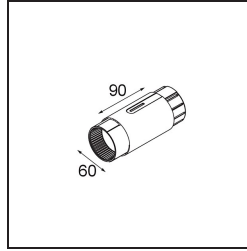

Date _____
Customer _____
Project _____
Type _____

Straw 60 Suspension Mid Black Polished Anodised

Specifications

Material	93656254
Number of Light Sources	0
IP Rating	20
Primary Colour & Primary Finish	Black, Polished Anodised
Gross weight (g)	0.001
Remark	• Suspension cable not included