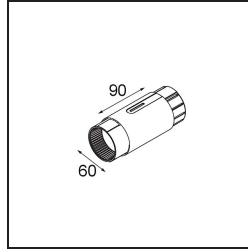

Date \_\_\_\_\_  
Customer \_\_\_\_\_  
Project \_\_\_\_\_  
Type \_\_\_\_\_

*Straw 60 Suspension Mid Aluminium Polished*

**Specifications**

Material	93656253
Number of Light Sources	0
IP Rating	20
Primary Colour & Primary Finish	Aluminium, Polished
Gross weight (g)	0.001
Remark	• Suspension cable not included