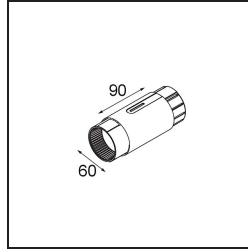

Date \_\_\_\_\_  
Customer \_\_\_\_\_  
Project \_\_\_\_\_  
Type \_\_\_\_\_

*Straw 60 Suspension Mid Aluminium Polished*

**Specifications**

Material	93656253
Number of Light Sources	0
IP Rating	20
Primary Colour & Primary Finish	Aluminium, Polished
Gross weight (g)	0.001
Remark	• Suspension cable not included

Specifications