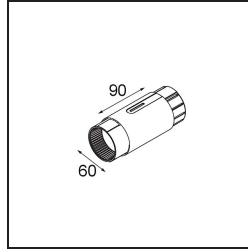

Date _____
Customer _____
Project _____
Type _____

Straw 60 Suspension Mid Champagne Brushed Anodised

Specifications

Material	93656241
Number of Light Sources	0
IP Rating	20
Primary Colour & Primary Finish	Champagne, Brushed Anodised
Gross weight (g)	0.001
Remark	• Suspension cable not included