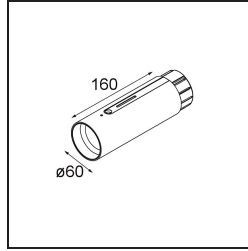

Date \_\_\_\_\_  
Customer \_\_\_\_\_  
Project \_\_\_\_\_  
Type \_\_\_\_\_

*Straw 60 Power Feed and Suspension End Silver Bronze Brushed Anodised*

**Specifications**

Material	93656184
Number of Light Sources	0
IP Rating	20
Primary Colour & Primary Finish	Silver Bronze, Brushed Anodised
Gross weight (g)	0.001
Remark	• Suspension and powerfeed cables not included