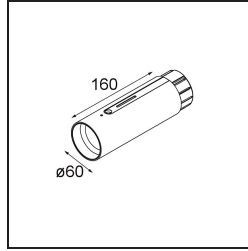

Date _____
Customer _____
Project _____
Type _____

Straw 60 Power Feed and Suspension End Silver Bronze Brushed Anodised

Specifications

Material	93656184
Number of Light Sources	0
IP Rating	20
Primary Colour & Primary Finish	Silver Bronze, Brushed Anodised
Gross weight (g)	0.001
Remark	• Suspension and powerfeed cables not included