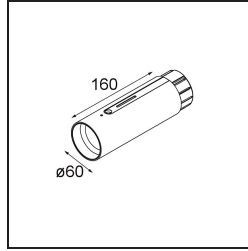

Date _____
Customer _____
Project _____
Type _____

Straw 60 Power Feed and Suspension End Bronze Brushed Anodised

Specifications

Material	93656182
Number of Light Sources	0
IP Rating	20
Primary Colour & Primary Finish	Bronze, Brushed Anodised
Gross weight (g)	0.001
Remark	• Suspension and powerfeed cables not included