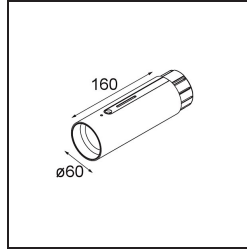

Date _____
Customer _____
Project _____
Type _____

Straw 60 Power Feed and Suspension End Bronze Brushed Anodised

Specifications

Material	93656182
Number of Light Sources	0
IP Rating	20
Primary Colour & Primary Finish	Bronze, Brushed Anodised
Gross weight (g)	0.001
Remark	• Suspension and powerfeed cables not included