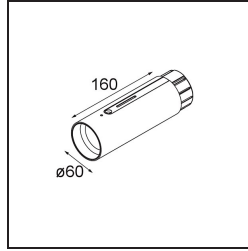

Date _____
Customer _____
Project _____
Type _____

Straw 60 Power Feed and Suspension End Black Brushed Anodised

Specifications

Material	93656181
Number of Light Sources	0
IP Rating	20
Primary Colour & Primary Finish	Black, Brushed Anodised
Gross weight (g)	0.001
Remark	• Suspension and powerfeed cables not included