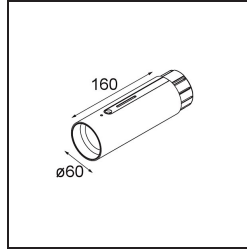

Date _____
Customer _____
Project _____
Type _____

Straw 60 Power Feed and Suspension End Black Polished Anodised

Specifications

Material	93656154
Number of Light Sources	0
IP Rating	20
Primary Colour & Primary Finish	Black, Polished Anodised
Gross weight (g)	0.001
Remark	• Suspension and powerfeed cables not included