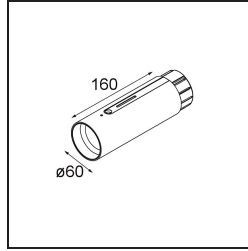

Date _____
Customer _____
Project _____
Type _____

Straw 60 Power Feed and Suspension End Black Polished Anodised

Specifications

Material	93656154
Number of Light Sources	0
IP Rating	20
Primary Colour & Primary Finish	Black, Polished Anodised
Gross weight (g)	0.001
Remark	• Suspension and powerfeed cables not included