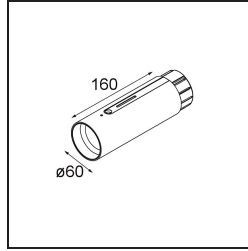

Date \_\_\_\_\_  
Customer \_\_\_\_\_  
Project \_\_\_\_\_  
Type \_\_\_\_\_

*Straw 60 Power Feed and Suspension End Champagne Brushed Anodised*

**Specifications**

Material	93656141
Number of Light Sources	0
IP Rating	20
Primary Colour & Primary Finish	Champagne, Brushed Anodised
Gross weight (g)	0.001
Remark	• Suspension and powerfeed cables not included