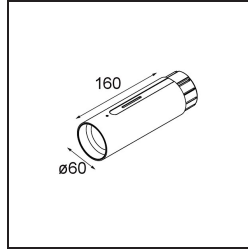

Date _____
Customer _____
Project _____
Type _____

Straw 60 Suspension End Champagne Brushed Anodised

Specifications

Material	93656041
Number of Light Sources	0
IP Rating	20
Primary Colour & Primary Finish	Champagne, Brushed Anodised
Gross weight (g)	0.001
Remark	• Suspension cable not included