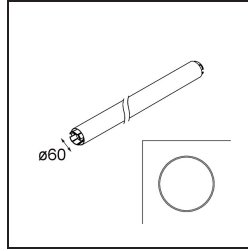

Date _____
Customer _____
Project _____
Type _____

Straw 60 Blind Profile Champagne Brushed Anodised /m

Specifications

Material	93655441
Number of Light Sources	0
IP Rating	20
Primary Colour & Primary Finish	Champagne, Brushed Anodised
Gross weight (g)	0.001