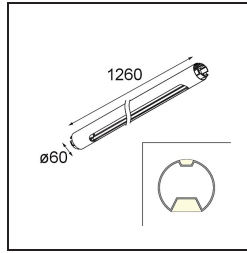

Date _____
Customer _____
Project _____
Type _____

Straw 60 Profile Up/Down 1260 Aluminium Polished

Specifications

Material	93655253
Number of Light Sources	0
Light Direction	Up/Down
IP Rating	20
Indoor/Outdoor	Indoor
Primary Colour & Primary Finish	Aluminium, Polished
Gross weight (g)	0.001