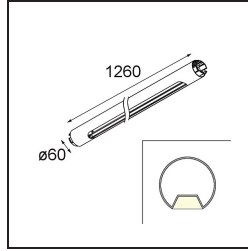

Date _____
Customer _____
Project _____
Type _____

Straw 60 Profile 1260 Black Polished Anodised

Specifications

Material	93655054
Number of Light Sources	0
Light Direction	Down
IP Rating	20
Indoor/Outdoor	Indoor
Primary Colour & Primary Finish	Black, Polished Anodised
Gross weight (g)	0.001