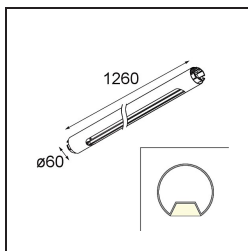

Date _____
Customer _____
Project _____
Type _____

Straw 60 Profile 1260 Black Polished Anodised

Specifications

Material	93655054
Number of Light Sources	0
Light Direction	Down
IP Rating	20
Indoor/Outdoor	Indoor
Primary Colour & Primary Finish	Black, Polished Anodised
Gross weight (g)	0.001

Specifications