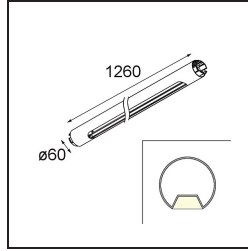

Date _____
Customer _____
Project _____
Type _____

Straw 60 Profile 1260 Aluminium Polished

Specifications

Material	93655053
Number of Light Sources	0
Light Direction	Down
IP Rating	20
Indoor/Outdoor	Indoor
Primary Colour & Primary Finish	Aluminium, Polished
Gross weight (g)	0.001

Specifications