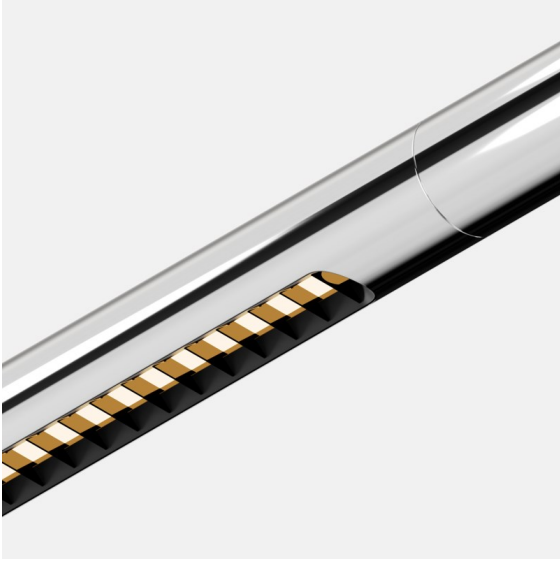

Date _____
Customer _____
Project _____
Type _____

Straw 60 Profile 1260 Aluminium Polished

Specifications

Material	93655053
Number of Light Sources	0
Light Direction	Down
IP Rating	20
Indoor/Outdoor	Indoor
Primary Colour & Primary Finish	Aluminium, Polished
Gross weight (g)	0.001