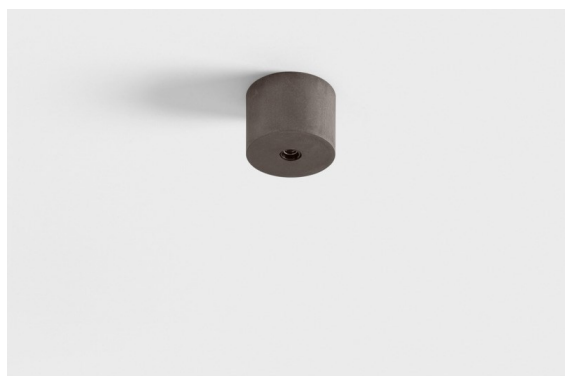

Date

Customer

Project

Type

Modupoint Round Surface 45 1x DE Cast Grey Matt

Specifications

Material	13242004
Lamp Included	No
Number of Light Sources	1
Input Voltage	Constant Current Driver Required
Electrical Class	III
IP Rating	20
Glow wire rating (°C)	960
Indoor/Outdoor	Indoor
Application	Ceiling, Wall
Mounting	Surface
Adjustability	Not Applicable
Primary Colour & Primary Finish	Cast Grey, Matt
Gross weight (g)	68.0
Remark	<ul style="list-style-type: none"> • Light module not included • This is not a complete product. Jack light modules required. • This is not a complete product. Jack light modules required.

1984. Modupoint enters the market. Instantly revolutionary, it was the first lighting system with interchangeable components and a refined design fully integrated with the ceiling. 2020. Modupoint Round and Modupoint Square enter with the latest smart LED lighting technology and new minimalist designs. Modupoint Round can connect Marbulito, Médard, Minute and Gamin.