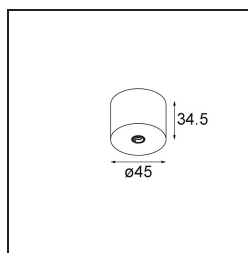

Date

Customer

Project

Type

Modupoint Round Surface 45 1x DE Cast Grey Matt

Specifications

Material	13242004
Lamp Included	No
Number of Light Sources	1
Input Voltage	Constant Current Driver Required
Electrical Class	III
IP Rating	20
Glow wire rating (°C)	960
Indoor/Outdoor	Indoor
Application	Ceiling, Wall
Mounting	Surface
Adjustability	Not Applicable
Primary Colour & Primary Finish	Cast Grey, Matt
Gross weight (g)	68.0
Remark	<ul style="list-style-type: none"> • Light module not included • This is not a complete product. Jack light modules required. • This is not a complete product. Jack light modules required.