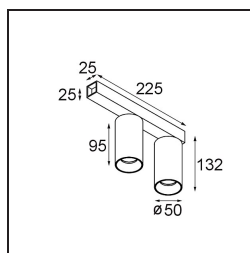

Date
Customer
Project
Type

*Nyto Surface Adjustable 50 Square 2x LED 2700K Medium DE Black Structure - Black Structure*

Very subtle, Nyto allows you to add a personal touch to the space or match an existing shade in the interior. With plenty of lighting, colour and application options, Nyto is ideal for many places and spaces.

### Specifications

Material	13958232
Light Source Type	LED
LED Type	BRIDGELUX V6 HD G8
LED technology	LED COB
CRI	Min. 90
Colour Temperature	2700K
Lifetime	L80B10 @50,000 Hours
Lamp Included	Yes
Number of Light Sources	2
CIE flux code	99 100 100 100 84
Binning (SDCM)	2
Light Direction	Down
Optic	Collimator
Measured beam angle (°)	28.0
Input Voltage	Constant Current Driver Required
Electrical Class	III
IP Rating	20
Glow wire rating (°C)	960
Indoor/Outdoor	Indoor
Application	Ceiling, Wall
Mounting	Surface
Adjustability	H 360° V 0°/+90°
Distance to Lighted Object (m)	0,1
Primary Colour & Primary Finish	Black, Structure
Secondary Colour & Secondary Finish	Black, Structure
Gross weight (g)	744.0
Drive current (mA)	350      500      700      900
Min. forward voltage (Vf)	15,4      15,8      16,5      17,0
Max. forward voltage (Vf)	18,8      19,4      20,1      20,8
Connected load (W)	6,0      8,8      12,8      17,0
Luminous flux per lamp (lm)	617      834      1079      1143
Efficacy (lm/W)	103      95      84      67
Glare rating	11      12      13      13

---

Remark

- This product comes in different Direct Custom options. Discover them all on the Nyto Surface web page or ask for a quote.
-

**TM30 & CRI diagram**

**Light distribution & beam diagram**

Diagrams