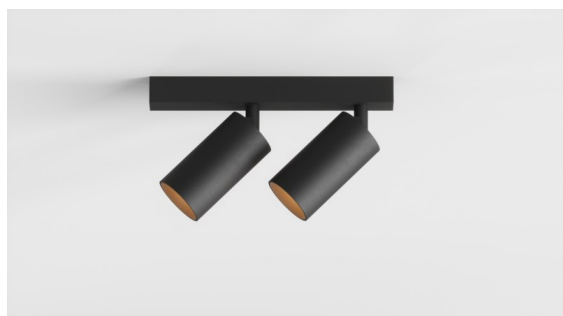

Date
Customer
Project
Type

*Nyto Surface Adjustable 50 Square 2x LED 2700K Medium DE Black Structure - Black Structure*

Very subtle, Nyto allows you to add a personal touch to the space or match an existing shade in the interior. With plenty of lighting, colour and application options, Nyto is ideal for many places and spaces.

### Specifications

Material	13958232
Light Source Type	LED
LED Type	BRIDGELUX V6 HD G8
LED technology	LED COB
CRI	Min. 90
Colour Temperature	2700K
Lifetime	L80B10 @50,000 Hours
Lamp Included	Yes
Number of Light Sources	2
CIE flux code	99 100 100 100 84
Binning (SDCM)	2
Light Direction	Down
Optic	Collimator
Measured beam angle (°)	28.0
Input Voltage	Constant Current Driver Required
Electrical Class	III
IP Rating	20
Glow wire rating (°C)	960
Indoor/Outdoor	Indoor
Application	Ceiling, Wall
Mounting	Surface
Adjustability	H 360° V 0°/+90°
Distance to Lighted Object (m)	0,1
Primary Colour & Primary Finish	Black, Structure
Secondary Colour & Secondary Finish	Black, Structure
Gross weight (g)	744.0
Drive current (mA)	350      500      700      900
Min. forward voltage (Vf)	15,4      15,8      16,5      17,0
Max. forward voltage (Vf)	18,8      19,4      20,1      20,8
Connected load (W)	6,0      8,8      12,8      17,0
Luminous flux per lamp (lm)	617      834      1079      1143
Efficacy (lm/W)	103      95      84      67
Glare rating	11      12      13      13

---

Remark

- This product comes in different Direct Custom options. Discover them all on the Nyto Surface web page or ask for a quote.
-

**TM30 & CRI diagram**

**Light distribution & beam diagram**

Diagrams