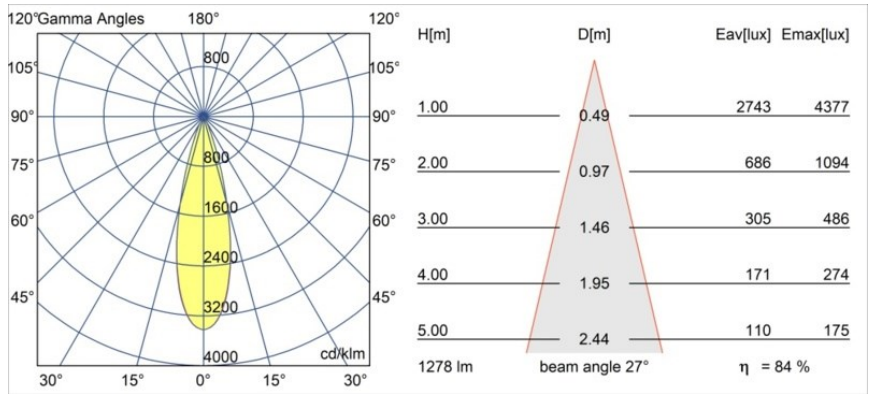

### Specifications

Material	13958232
Light Source Type	LED
LED Type	BRIDGELUX V6 HD G8
LED technology	LED COB
CRI	Min. 90
Colour Temperature	2700K
Lifetime	L80B10 @50,000 Hours
Lamp Included	Yes
Number of Light Sources	2
CIE flux code	99 100 100 100 84
Binning (SDCM)	2
Light Direction	Down
Optic	Collimator
Measured beam angle (°)	28.0
Input Voltage	Constant Current Driver Required
Electrical Class	III
IP Rating	20
Glow wire rating (°C)	960
Indoor/Outdoor	Indoor
Application	Ceiling, Wall
Mounting	Surface
Adjustability	H 360° V 0°/+90°
Distance to Lighted Object (m)	0,1
Primary Colour & Primary Finish	Black, Structure
Secondary Colour & Secondary Finish	Black, Structure
Gross weight (g)	744.0
Drive current (mA)	350      500      700      900
Min. forward voltage (Vf)	15,4      15,8      16,5      17,0
Max. forward voltage (Vf)	18,8      19,4      20,1      20,8
Connected load (W)	6,0      8,8      12,8      17,0
Luminous flux per lamp (lm)	617      834      1079      1143
Efficacy (lm/W)	103      95      84      67
Glare rating	11      12      13      13

---

Remark

- This product comes in different Direct Custom options. Discover them all on the Nyto Surface web page or ask for a quote.
-

**TM30 & CRI diagram**

**Light distribution & beam diagram**

Diagrams