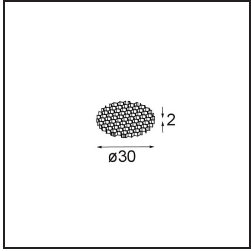

Specifications

Material	13951532
Light Source Type	LED
LED Type	BRIDGELUX V6 HD G8
LED technology	LED COB
CRI	Min. 90
Colour Temperature	3000K
Lifetime	L80B10 @50,000 Hours
Lamp Included	Yes
Number of Light Sources	1
CIE flux code	99 100 100 100 79
Binning (SDCM)	2
Light Direction	Down
Optic	Collimator
Measured beam angle (°)	31.0
Input Voltage	Constant Current Driver Required
Electrical Class	III
IP Rating	20
Glow wire rating (°C)	960
Indoor/Outdoor	Indoor
Application	Ceiling, Wall
Mounting	Surface
Adjustability	H 360° V 0°/+90°
Distance to Lighted Object (m)	0,1
Primary Colour & Primary Finish	Black, Structure
Secondary Colour & Secondary Finish	Black, Structure
Gross weight (g)	392.0
Drive current (mA)	350 500
Min. forward voltage (Vf)	15,4 15,8
Max. forward voltage (Vf)	18,8 19,4
Connected load (W)	6,0 8,8
Luminous flux per lamp (lm)	588 795
Efficacy (lm/W)	98 90
Glare rating	13 14

TM30 & CRI diagram

Light distribution & beam diagram

Diagrams

Optical Accessories

10223032 Honeycomb 28 Black

Choose a required accessory