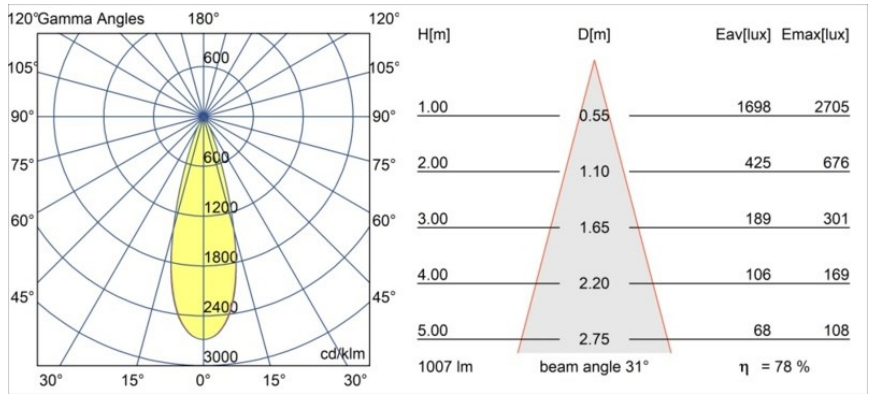

Light distribution & beam diagram