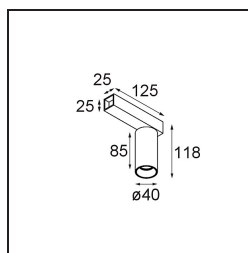

Date
Customer
Project
Type

Nyto Surface Adjustable 40 Square 1x LED 3000K Medium DE Black Structure - Black Structure

Very subtle, Nyto allows you to add a personal touch to the space or match an existing shade in the interior. With plenty of lighting, colour and application options, Nyto is ideal for many places and spaces.

Specifications

Material	13951532
Light Source Type	LED
LED Type	BRIDGELUX V6 HD G8
LED technology	LED COB
CRI	Min. 90
Colour Temperature	3000K
Lifetime	L80B10 @50,000 Hours
Lamp Included	Yes
Number of Light Sources	1
CIE flux code	99 100 100 100 79
Binning (SDCM)	2
Light Direction	Down
Optic	Collimator
Measured beam angle (°)	31.0
Input Voltage	Constant Current Driver Required
Electrical Class	III
IP Rating	20
Glow wire rating (°C)	960
Indoor/Outdoor	Indoor
Application	Ceiling, Wall
Mounting	Surface
Adjustability	H 360° V 0°/+90°
Distance to Lighted Object (m)	0,1
Primary Colour & Primary Finish	Black, Structure
Secondary Colour & Secondary Finish	Black, Structure
Gross weight (g)	392.0
Drive current (mA)	350 500
Min. forward voltage (Vf)	15,4 15,8
Max. forward voltage (Vf)	18,8 19,4
Connected load (W)	6,0 8,8
Luminous flux per lamp (lm)	588 795
Efficacy (lm/W)	98 90
Glare rating	13 14

TM30 & CRI diagram

Light distribution & beam diagram

Diagrams

Optical Accessories

10223032 Honeycomb 28 Black

Choose a required accessory