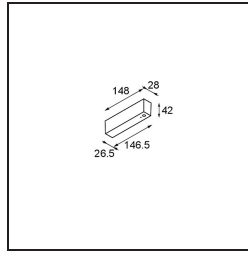

---

*Power Feed and Suspension Canopy Surface Square 5P Black Structure*

**Specifications**

Material	93640732
Lamp Included	No
Number of Light Sources	0
Input Voltage	230V
Electrical Class	I
IP Rating	20
Glow wire rating (°C)	960
Indoor/Outdoor	Indoor
Mounting	Surface
Adjustability	Not Applicable
Primary Colour & Primary Finish	Black, Structure
Gross weight (g)	0.001