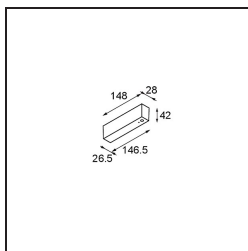

Date
Customer
Project
Type

Power Feed and Suspension Canopy Surface Square 5P White Structure

Specifications

Material	93640709
Lamp Included	No
Number of Light Sources	0
Input Voltage	230V
Electrical Class	I
IP Rating	20
Glow wire rating (°C)	960
Indoor/Outdoor	Indoor
Mounting	Surface
Adjustability	Not Applicable
Primary Colour & Primary Finish	White, Structure
Gross weight (g)	0.001

Specifications