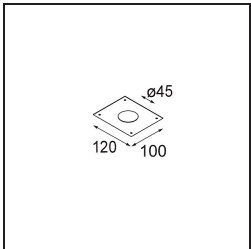

Specifications

| | |
|---------------------------------|----------------------------------|
| Material | 13870081 |
| Light Source Type | LED |
| LED Type | BRIDGELUX V6 HD G7 |
| LED technology | LED COB |
| CRI | Min. 90 |
| Colour Temperature | 2700K |
| Lifetime | L80B10 @50,000 Hours |
| Lamp Included | Yes |
| Number of Light Sources | 1 |
| CIE flux code | 100 100 100 100 62 |
| Binning (SDCM) | 2 |
| Light Direction | Down |
| Optic | Lens |
| Measured beam angle (°) | 29.0 |
| Input Voltage | Constant Current Driver Required |
| Electrical Class | III |
| IP Rating | 54 |
| Glow wire rating (°C) | 960 |
| Indoor/Outdoor | Outdoor |
| Application | Ceiling, Wall |
| Mounting | Recessed |
| Cut-out size (mm) | ø44 |
| Mounting depth (mm) | 100.0 |
| Adjustability | Not Applicable |
| Distance to Lighted Object (m) | 0,1 |
| Primary Colour & Primary Finish | Black, Brushed Anodised |
| Gross weight (g) | 197.0 |
| Drive current (mA) | 350 500 |
| Min. forward voltage (Vf) | 14,8 15,2 |
| Max. forward voltage (Vf) | 18,0 18,6 |
| Connected load (W) | 5,7 8,5 |
| Luminous flux per lamp (lm) | 440 594 |
| Efficacy (lm/W) | 77 70 |
| Glare rating | 1 1 |

Remark

- Not suitable for installation ≤ 5 km from the coast
-

TM30 & CRI diagram

Light distribution & beam diagram

Installation Accessories

12293730 Plaster Kit 44 1x

10889530 Installation Housing 123x100x80