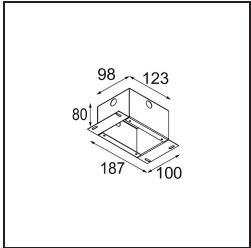

Specifications

| | |
|---------------------------------|----------------------------------|
| Material | 13870081 |
| Light Source Type | LED |
| LED Type | BRIDGELUX V6 HD G7 |
| LED technology | LED COB |
| CRI | Min. 90 |
| Colour Temperature | 2700K |
| Lifetime | L80B10 @50,000 Hours |
| Lamp Included | Yes |
| Number of Light Sources | 1 |
| CIE flux code | 100 100 100 100 62 |
| Binning (SDCM) | 2 |
| Light Direction | Down |
| Optic | Lens |
| Measured beam angle (°) | 29.0 |
| Input Voltage | Constant Current Driver Required |
| Electrical Class | III |
| IP Rating | 54 |
| Glow wire rating (°C) | 960 |
| Indoor/Outdoor | Outdoor |
| Application | Ceiling, Wall |
| Mounting | Recessed |
| Cut-out size (mm) | ø44 |
| Mounting depth (mm) | 100.0 |
| Adjustability | Not Applicable |
| Distance to Lighted Object (m) | 0,1 |
| Primary Colour & Primary Finish | Black, Brushed Anodised |
| Gross weight (g) | 197.0 |
| Drive current (mA) | 350 500 |
| Min. forward voltage (Vf) | 14,8 15,2 |
| Max. forward voltage (Vf) | 18,0 18,6 |
| Connected load (W) | 5,7 8,5 |
| Luminous flux per lamp (lm) | 440 594 |
| Efficacy (lm/W) | 77 70 |
| Glare rating | 1 1 |

Remark

- Not suitable for installation ≤ 5 km from the coast
-

TM30 & CRI diagram

Light distribution & beam diagram

Installation Accessories

12293730 Plaster Kit 44 1x

10889530 Installation Housing 123x100x80