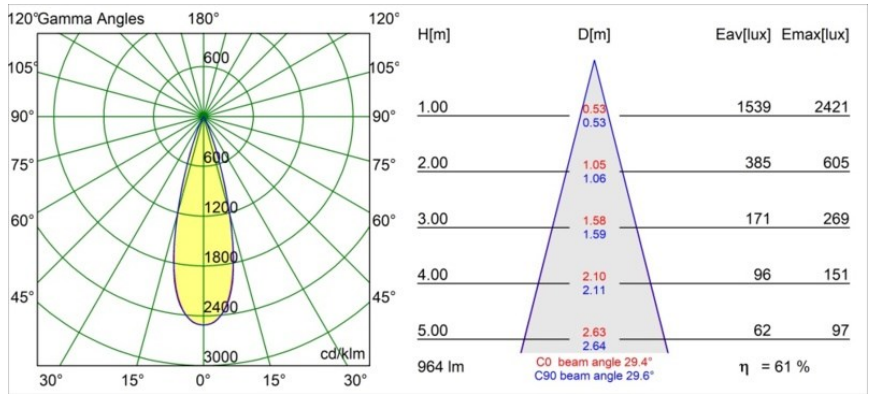

Light distribution & beam diagram