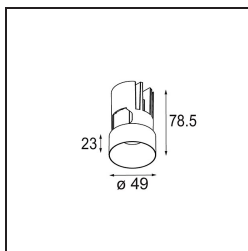

| |
|----------|
| Date |
| Customer |
| Project |
| Type |

Minude Out Recessed 49 23 Outdoor 1x IP54 LED 2700K Medium DE Black Brushed Anodised

Minude's yogic flexibility will surprise you about as much as its bare, cylindrical design. Express a refined and minimalistic look & feel on walls, on high or low ceilings. Try more than one Minude on our Pista track or on our redesigned Modupoint LED. Its long string of colours and miniature size will make a big impression.

Specifications

| | |
|---------------------------------|----------------------------------|
| Material | 13870081 |
| Light Source Type | LED |
| LED Type | BRIDGELUX V6 HD G7 |
| LED technology | LED COB |
| CRI | Min. 90 |
| Colour Temperature | 2700K |
| Lifetime | L80B10 @50,000 Hours |
| Lamp Included | Yes |
| Number of Light Sources | 1 |
| CIE flux code | 100 100 100 100 62 |
| Binning (SDCM) | 2 |
| Light Direction | Down |
| Optic | Lens |
| Measured beam angle (°) | 29.0 |
| Input Voltage | Constant Current Driver Required |
| Electrical Class | III |
| IP Rating | 54 |
| Glow wire rating (°C) | 960 |
| Indoor/Outdoor | Outdoor |
| Application | Ceiling, Wall |
| Mounting | Recessed |
| Cut-out size (mm) | ø44 |
| Mounting depth (mm) | 100.0 |
| Adjustability | Not Applicable |
| Distance to Lighted Object (m) | 0,1 |
| Primary Colour & Primary Finish | Black, Brushed Anodised |
| Gross weight (g) | 197.0 |
| Drive current (mA) | 350 500 |
| Min. forward voltage (Vf) | 14,8 15,2 |
| Max. forward voltage (Vf) | 18,0 18,6 |
| Connected load (W) | 5,7 8,5 |
| Luminous flux per lamp (lm) | 440 594 |
| Efficacy (lm/W) | 77 70 |
| Glare rating | 1 1 |

Remark

- Not suitable for installation ≤ 5 km from the coast
-

TM30 & CRI diagram

Light distribution & beam diagram

Installation Accessories

12293730 Plaster Kit 44 1x

10889530 Installation Housing 123x100x80