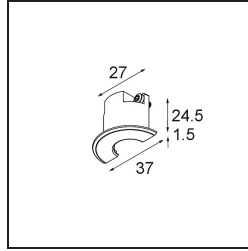

Date _____
Customer _____
Project _____
Type _____

Track 48V Endplate Round (For Recessed Mounting) (2) Black Structure

Specifications

Material	13456532
Number of Light Sources	0
IP Rating	20
Primary Colour & Primary Finish	Black, Structure
Gross weight (g)	51.0