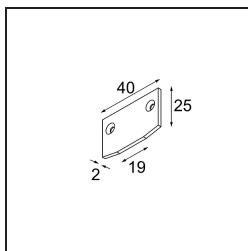

Date _____
Customer _____
Project _____
Type _____

Track 48V Endplate Round (For Recessed Trimless Mounting) (2) Black Matt

Specifications

Materiale	13456402
Numero di fonte luminosa	0
Grado IP	20
Colore primario & Finitura primaria	Nero, Opaca
Peso lordo (g)	47,0