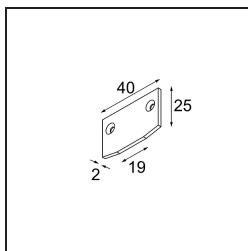

Date \_\_\_\_\_  
Customer \_\_\_\_\_  
Project \_\_\_\_\_  
Type \_\_\_\_\_

*Track 48V Endplate Round (For Recessed Trimless Mounting) (2) Black Matt*

**Specifications**

Materiale	13456402
Numero di fonte luminosa	0
Grado IP	20
Colore primario & Finitura primaria	Nero, Opaca
Peso lordo (g)	47,0