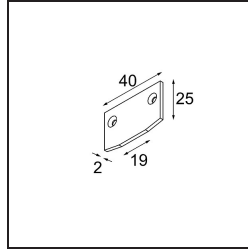

Date _____
Customer _____
Project _____
Type _____

Track 48V Endplate Round (For Recessed Trimless Mounting) (2) Black Matt

Specifications

Material	13456402
Number of Light Sources	0
IP Rating	20
Primary Colour & Primary Finish	Black, Matt
Gross weight (g)	47.0

Specifications