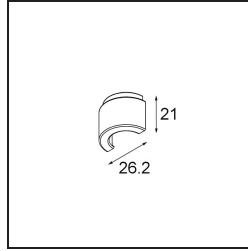

Date _____
Customer _____
Project _____
Type _____

Track 48V Endplate Round (2) White Structure

Specifications

Material	13456309
Number of Light Sources	0
IP Rating	20
Primary Colour & Primary Finish	White, Structure
Gross weight (g)	67.0