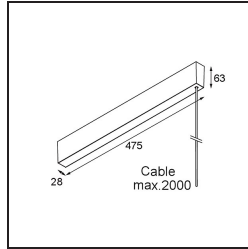

| |
|----------|
| Date |
| Customer |
| Project |
| Type |

LED Driver Constant Voltage 24V Surface (For Suspended Mounting) Non-Dim 100W (Incl. Power Feed Cable 2000) White Structure

Specifications

| | |
|-------------------------------------|--------------------|
| Material | 13551809 |
| Lámpara Incluida | No |
| Número de fuentes de luz | 0 |
| Voltaje de entrada | 230V |
| Clasificación del IP | 20 |
| Protocolo de regulación | no regulable |
| Interio/Exterior | Interior |
| Montaje | Superficie |
| Ajustabilidad | Not Applicable |
| Color principal & Acabado principal | Blanco, Estructura |
| Peso bruto (g) | 1096,0 |