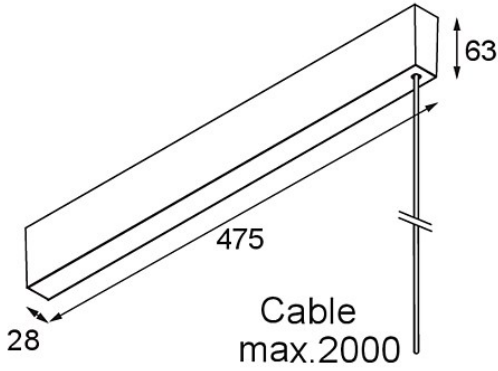

| |
|----------|
| Date |
| Customer |
| Project |
| Type |

LED Driver Constant Voltage 24V Surface (For Suspended Mounting) Non-Dim 100W (Incl. Power Feed Cable 2000) White Structure

Specifications

| | |
|-------------------------------------|--------------------|
| Material | 13551809 |
| Lámpara Incluida | No |
| Número de fuentes de luz | 0 |
| Voltaje de entrada | 230V |
| Clasificación del IP | 20 |
| Protocolo de regulación | no regulable |
| Interio/Exterior | Interior |
| Montaje | Superficie |
| Ajustabilidad | Not Applicable |
| Color principal & Acabado principal | Blanco, Estructura |
| Peso bruto (g) | 1096,0 |