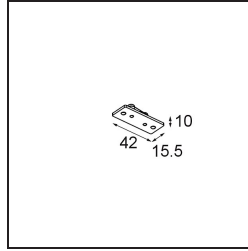

Date _____
Customer _____
Project _____
Type _____

SLD20 Connection LEDstrip 24V (For Surface Mounting)

Specifications

Material	93633000
Lamp Included	No
Number of Light Sources	0
IP Rating	20
Indoor/Outdoor	Indoor
Gross weight (g)	0.001