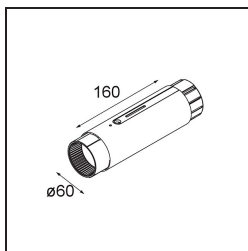

Date _____
Customer _____
Project _____
Type _____

Straw 60 Power Feed and Suspension Mid White Structure

Specifications

Material	93656309
Number of Light Sources	0
IP Rating	20
Primary Colour & Primary Finish	White, Structure
Gross weight (g)	0.001
Remark	• Suspension and powerfeed cables not included

Specifications