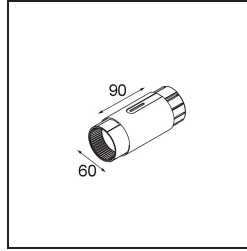

Date _____
Customer _____
Project _____
Type _____

Straw 60 Suspension Mid White Structure

Specifications

Material	93656209
Number of Light Sources	0
IP Rating	20
Primary Colour & Primary Finish	White, Structure
Gross weight (g)	0.001
Remark	• Suspension cable not included