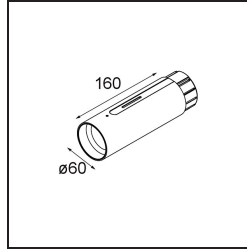

Date _____
Customer _____
Project _____
Type _____

Straw 60 Suspension End White Structure

Specifications

Material	93656009
Number of Light Sources	0
IP Rating	20
Primary Colour & Primary Finish	White, Structure
Gross weight (g)	0.001
Remark	• Suspension cable not included