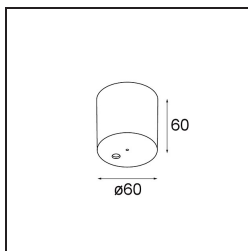

Date
Customer
Project
Type

*Power Feed and Suspension Canopy Surface Round 5P DE White Structure*

**Specifications**

Material	93640309
Lamp Included	No
Number of Light Sources	0
Electrical Class	I
IP Rating	20
Glow wire rating (°C)	960
Indoor/Outdoor	Indoor
Mounting	Surface
Adjustability	Not Applicable
Primary Colour & Primary Finish	White, Structure
Gross weight (g)	0.001

Specifications