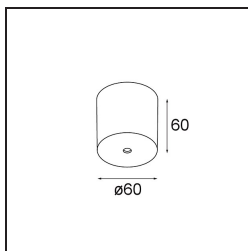

Date _____
Customer _____
Project _____
Type _____

Power Feed Canopy Surface Round 5P DE White Structure

Specifications

Material	93640109
Lamp Included	No
Number of Light Sources	0
Electrical Class	I
IP Rating	20
Glow wire rating (°C)	960
Indoor/Outdoor	Indoor
Mounting	Surface
Adjustability	Not Applicable
Primary Colour & Primary Finish	White, Structure
Gross weight (g)	0.001

Specifications