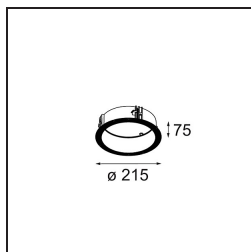

Accessoires d'Eclairage d'installation

- 12182030** Installation Housing 280x350x100x380

- 12292930** Plaster Kit Trimless 290x280 - 177 1x

- 12182130** Concrete Kit 177 290x280 1x

- 12293030** Gypsum Fibreboard 290x280

12182230 Ring Recessed Trimless 177 1x

12182330 Concrete Ring 177 Standard Installation Housing

Choisir un accessoire requis