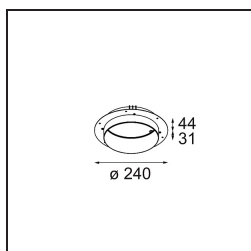

Accessoires d'Eclairage d'installation

- 12182030** Installation Housing 280x350x100x380

- 12292930** Plaster Kit Trimless 290x280 - 177 1x

- 12182130** Concrete Kit 177 290x280 1x

- 12293030** Gypsum Fibreboard 290x280

12182230 Ring Recessed Trimless 177 1x

12182330 Concrete Ring 177 Standard Installation Housing

Choisir un accessoire requis