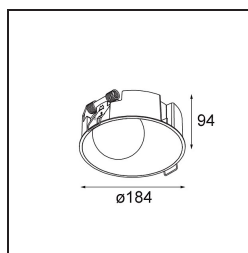

Date
Customer
Project
Type

*Shellby Recessed 184 1x IP55 LED 1800-3000K WD DE Cast Grey Matt*

### Specifications

Material	12180204
Light Source Type	LED
LED Type	BRIDGELUX WARMDIM 12W
LED technology	LED COB
CRI	Min. 95
Colour Temperature	1800-3000K (Warm Dim)
Lifetime	L80B10 @50,000 Hours
Lamp Included	Yes
Number of Light Sources	1
CIE flux code	47 81 97 100 26
Binning (SDCM)	3
Light Direction	Down
Optic	Collimator
Input Voltage	Constant Current Driver Required
Electrical Class	III
IP Rating	55
Glow wire rating (°C)	960
Indoor/Outdoor	Indoor
Application	Ceiling, Wall
Mounting	Recessed
Cut-out size (mm)	ø177
Mounting depth (mm)	100.0
Adjustability	Not Applicable
Distance to Lighted Object (m)	0,1
Primary Colour & Primary Finish	Cast Grey, Matt
Gross weight (g)	1080.0
Drive current (mA)	350
Min. forward voltage (Vf)	30,6
Max. forward voltage (Vf)	37,0
Connected load (W)	12,0
Luminous flux per lamp (lm)	247
Efficacy (lm/W)	28
Glare rating	28