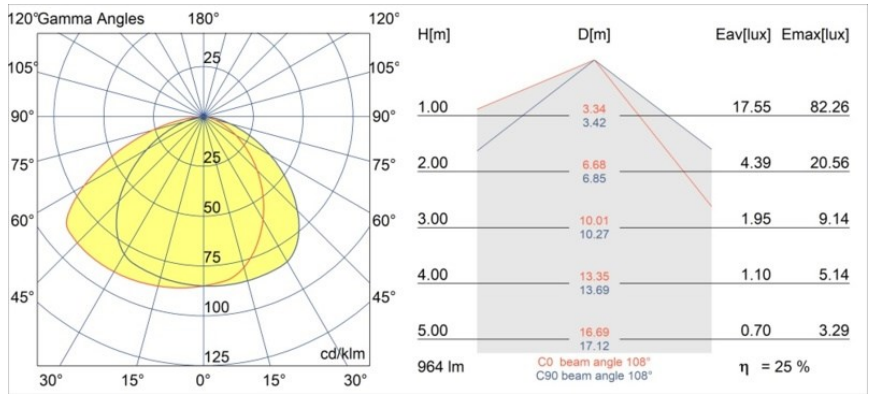

Light distribution & beam diagram