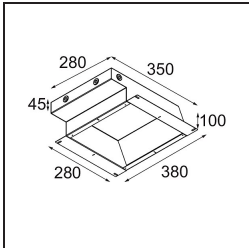

Specifications

Material	12180204
Light Source Type	LED
LED Type	BRIDGELUX WARMDIM 12W
LED technology	LED COB
CRI	Min. 95
Colour Temperature	1800-3000K (Warm Dim)
Lifetime	L80B10 @50,000 Hours
Lamp Included	Yes
Number of Light Sources	1
CIE flux code	47 81 97 100 26
Binning (SDCM)	3
Light Direction	Down
Optic	Collimator
Input Voltage	Constant Current Driver Required
Electrical Class	III
IP Rating	55
Glow wire rating (°C)	960
Indoor/Outdoor	Indoor
Application	Ceiling, Wall
Mounting	Recessed
Cut-out size (mm)	ø177
Mounting depth (mm)	100.0
Adjustability	Not Applicable
Distance to Lighted Object (m)	0,1
Primary Colour & Primary Finish	Cast Grey, Matt
Gross weight (g)	1080.0
Drive current (mA)	350
Min. forward voltage (Vf)	30,6
Max. forward voltage (Vf)	37,0
Connected load (W)	12,0
Luminous flux per lamp (lm)	247
Efficacy (lm/W)	28
Glare rating	28

Installation Accessories

- 12182030** Installation Housing 280x350x100x380

- 12293030** Gypsum Fibreboard 290x280

Choose a required accessory