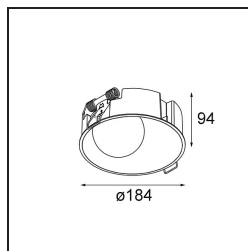

Specifications

Material	12180204
Light Source Type	LED
LED Type	BRIDGELUX WARMDIM 12W
LED technology	LED COB
CRI	Min. 95
Colour Temperature	1800-3000K (Warm Dim)
Lifetime	L80B10 @50,000 Hours
Lamp Included	Yes
Number of Light Sources	1
CIE flux code	47 81 97 100 26
Binning (SDCM)	3
Light Direction	Down
Optic	Collimator
Input Voltage	Constant Current Driver Required
Electrical Class	III
IP Rating	55
Glow wire rating (°C)	960
Indoor/Outdoor	Indoor
Application	Ceiling, Wall
Mounting	Recessed
Cut-out size (mm)	ø177
Mounting depth (mm)	100.0
Adjustability	Not Applicable
Distance to Lighted Object (m)	0,1
Primary Colour & Primary Finish	Cast Grey, Matt
Gross weight (g)	1080.0
Drive current (mA)	350
Min. forward voltage (Vf)	30,6
Max. forward voltage (Vf)	37,0
Connected load (W)	12,0
Luminous flux per lamp (lm)	247
Efficacy (lm/W)	28
Glare rating	28