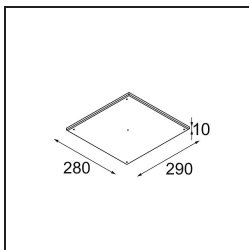

- **12293030** Gypsum Fibreboard 290x280

Choose a required accessory