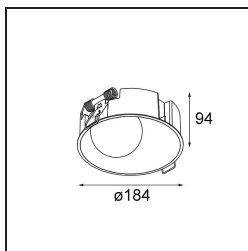

Date
Customer
Project
Type

*Shellby Recessed 184 1x IP55 LED 2700K DE Cast Grey Matt*

**Specifications**

Material	12180004
Light Source Type	LED
LED Type	BRIDGELUX V6 HD G7
LED technology	LED COB
CRI	Min. 90
Colour Temperature	2700K
Lifetime	L80B10 @50,000 Hours
Lamp Included	Yes
Number of Light Sources	1
CIE flux code	48 81 97 100 22
Binning (SDCM)	2
Light Direction	Down
Optic	Collimator
Input Voltage	Constant Current Driver Required
Electrical Class	III
IP Rating	55
Glow wire rating (°C)	960
Indoor/Outdoor	Indoor
Application	Ceiling, Wall
Mounting	Recessed
Cut-out size (mm)	ø177
Mounting depth (mm)	100.0
Adjustability	Not Applicable
Distance to Lighted Object (m)	0,1
Primary Colour & Primary Finish	Cast Grey, Matt
Gross weight (g)	1080.0
Drive current (mA)	350      500      700
Min. forward voltage (Vf)	14,8      15,2      15,9
Max. forward voltage (Vf)	18,0      18,6      19,5
Connected load (W)	5,7      8,5      12,4
Luminous flux per lamp (lm)	156      211      273
Efficacy (lm/W)	27      25      22
Glare rating	27      28      29