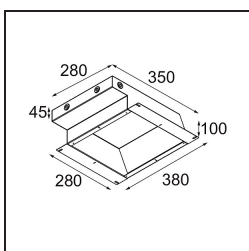

Installation Accessories

- **12182030** Installation Housing 280x350x100x380