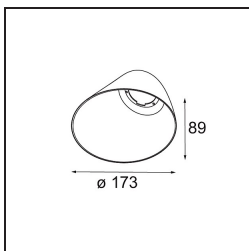

Decorative Accessories

- **12183082** Skin Shellby Bronze Anodised
- **12183041** Skin Shellby Champagne Anodised
- **12183042** Skin Shellby Gold Anodised
- **12183092** Skin Shellby Pearly White Matt
- **12183084** Skin Shellby Silver Bronze Anodised