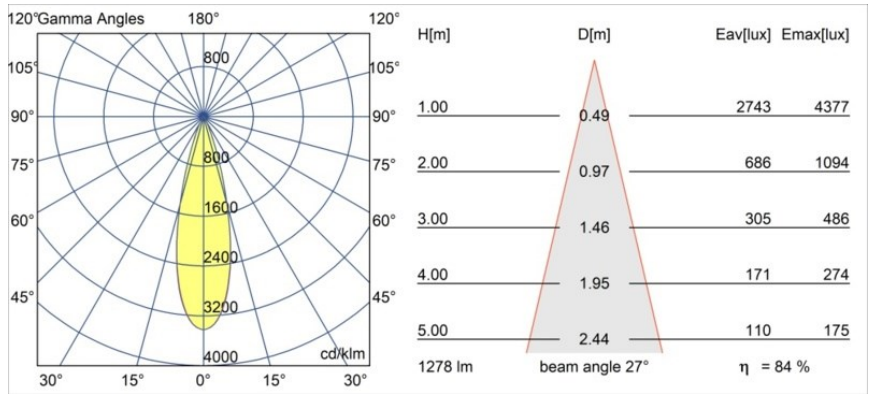

Light distribution & beam diagram