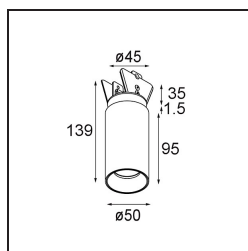

Specifications

Material	13846232
Light Source Type	LED
LED Type	BRIDGELUX V6 HD G8
LED technology	LED COB
CRI	Min. 90
Colour Temperature	2700K
Lifetime	L80B10 @50,000 Hours
Lamp Included	Yes
Number of Light Sources	1
CIE flux code	99 100 100 100 84
Binning (SDCM)	2
Light Direction	Down
Optic	Collimator
Measured beam angle (°)	28.0
Input Voltage	Constant Current Driver Required
Electrical Class	III
IP Rating	20
Glow wire rating (°C)	960
Indoor/Outdoor	Indoor
Application	Ceiling, Wall
Mounting	Semi-Recessed
Cut-out size (mm)	ø40
Mounting depth (mm)	110.0
Adjustability	H 360° V 0°/+90°
Distance to Lighted Object (m)	0,1
Primary Colour & Primary Finish	Black, Structure
Gross weight (g)	293.0
Drive current (mA)	350 500 700 900
Min. forward voltage (Vf)	15,4 15,8 16,5 17,0
Max. forward voltage (Vf)	18,8 19,4 20,1 20,8
Connected load (W)	6,0 8,8 12,8 17,0
Luminous flux per lamp (lm)	617 834 1079 1143
Efficacy (lm/W)	103 95 84 67
Glare rating	11 12 13 13