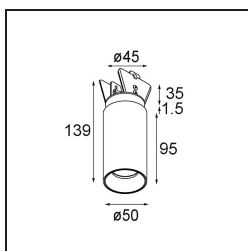

Date
Customer
Project
Type

Nyto Semi-Recessed Adjustable 50 1x LED 2700K Medium DE White Structure

Very subtle, Nyto allows you to add a personal touch to the space or match an existing shade in the interior. With plenty of lighting, colour and application options, Nyto is ideal for many places and spaces.

Specifications

Material	13846209
Light Source Type	LED
LED Type	BRIDGELUX V6 HD G8
LED technology	LED COB
CRI	Min. 90
Colour Temperature	2700K
Lifetime	L80B10 @50,000 Hours
Lamp Included	Yes
Number of Light Sources	1
CIE flux code	99 100 100 100 84
Binning (SDCM)	2
Light Direction	Down
Optic	Collimator
Measured beam angle (°)	28.0
Input Voltage	Constant Current Driver Required
Electrical Class	III
IP Rating	20
Glow wire rating (°C)	960
Indoor/Outdoor	Indoor
Application	Ceiling, Wall
Mounting	Semi-Recessed
Cut-out size (mm)	ø40
Mounting depth (mm)	110.0
Adjustability	H 360° V 0°/+90°
Distance to Lighted Object (m)	0,1
Primary Colour & Primary Finish	White, Structure
Gross weight (g)	293.0
Drive current (mA)	350 500 700 900
Min. forward voltage (Vf)	15,4 15,8 16,5 17,0
Max. forward voltage (Vf)	18,8 19,4 20,1 20,8
Connected load (W)	6,0 8,8 12,8 17,0
Luminous flux per lamp (lm)	617 834 1079 1143
Efficacy (lm/W)	103 95 84 67
Glare rating	11 12 13 13

Remark

- This product comes in different Direct Custom options. Discover them all on the Modest Recessed web page or ask for a quote.
-

TM30 & CRI diagram

Light distribution & beam diagram

Installation Accessories