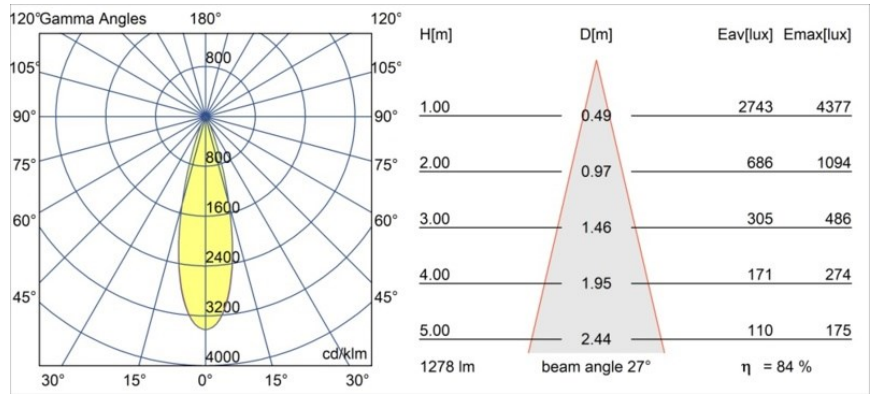

Light distribution & beam diagram