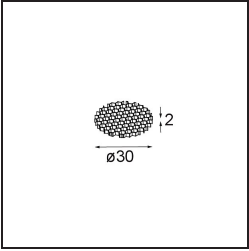

Date
Customer
Project
Type

Nyto Semi-Recessed Adjustable 40 1x LED 3000K Spot DE White Structure

Specifications

Material	13835409
Light Source Type	LED
LED Type	CITIZEN CLU7S3
LED technology	LED COB
CRI	Min. 90
Colour Temperature	3000K
Lifetime	L80B20 @50,000 Hours
Lamp Included	Yes
Number of Light Sources	1
CIE flux code	100 100 100 100 65
Binning (SDCM)	3
Light Direction	Down
Optic	Collimator
Measured beam angle (°)	12.0
Input Voltage	Constant Current Driver Required
Electrical Class	III
IP Rating	20
Glow wire rating (°C)	960
Indoor/Outdoor	Indoor
Application	Ceiling, Wall
Mounting	Semi-Recessed
Cut-out size (mm)	ø40
Mounting depth (mm)	110.0
Adjustability	H 360° V 0°/+90°
Distance to Lighted Object (m)	0,1
Primary Colour & Primary Finish	White, Structure
Gross weight (g)	223.0
Drive current (mA)	350 500
Min. forward voltage (Vf)	11.4 11.9
Max. forward voltage (Vf)	12.2 12.7
Connected load (W)	4.1 6.1
Luminous flux per lamp (lm)	260 349
Efficacy (lm/W)	63 57
Glare rating	4 5

Remark

- This product comes in different Direct Custom options. Discover them all on the Modest Recessed web page or ask for a quote.
-

TM30 & CRI diagram

Light distribution & beam diagram

Diagrams

Optical Accessories