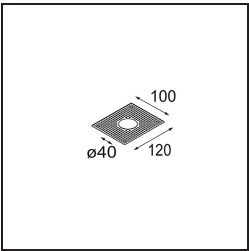

Installation Accessories

12293130 Plaster Kit 100x120-40 1x