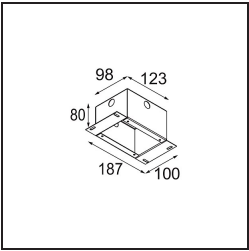

10889530 Installation Housing 123x100x80

Choose a required accessory