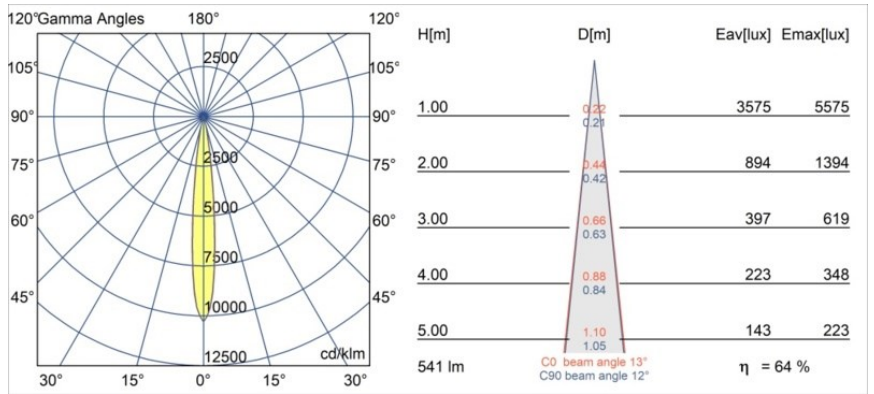

Light distribution & beam diagram