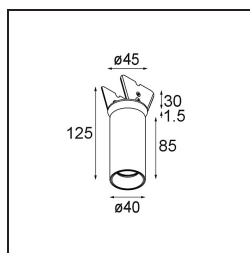

Date
Customer
Project
Type

Nyto Semi-Recessed Adjustable 40 1x LED 3000K Spot DE White Structure

Specifications

Material	13835409
Light Source Type	LED
LED Type	CITIZEN CLU7S3
LED technology	LED COB
CRI	Min. 90
Colour Temperature	3000K
Lifetime	L80B20 @50,000 Hours
Lamp Included	Yes
Number of Light Sources	1
CIE flux code	100 100 100 100 65
Binning (SDCM)	3
Light Direction	Down
Optic	Collimator
Measured beam angle (°)	12.0
Input Voltage	Constant Current Driver Required
Electrical Class	III
IP Rating	20
Glow wire rating (°C)	960
Indoor/Outdoor	Indoor
Application	Ceiling, Wall
Mounting	Semi-Recessed
Cut-out size (mm)	ø40
Mounting depth (mm)	110.0
Adjustability	H 360° V 0°/+90°
Distance to Lighted Object (m)	0,1
Primary Colour & Primary Finish	White, Structure
Gross weight (g)	223.0
Drive current (mA)	350 500
Min. forward voltage (Vf)	11.4 11.9
Max. forward voltage (Vf)	12.2 12.7
Connected load (W)	4.1 6.1
Luminous flux per lamp (lm)	260 349
Efficacy (lm/W)	63 57
Glare rating	4 5

Remark

- This product comes in different Direct Custom options. Discover them all on the Modest Recessed web page or ask for a quote.
-

TM30 & CRI diagram

Light distribution & beam diagram

Diagrams

Optical Accessories