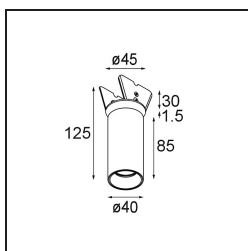

### Specifications

|                                 |                                  |
|---------------------------------|----------------------------------|
| Material                        | 13835532                         |
| Light Source Type               | LED                              |
| LED Type                        | BRIDGELUX V6 HD G8               |
| LED technology                  | LED COB                          |
| CRI                             | Min. 90                          |
| Colour Temperature              | 3000K                            |
| Lifetime                        | L80B10 @50,000 Hours             |
| Lamp Included                   | Yes                              |
| Number of Light Sources         | 1                                |
| CIE flux code                   | 99 100 100 100 79                |
| Binning (SDCM)                  | 2                                |
| Light Direction                 | Down                             |
| Optic                           | Collimator                       |
| Measured beam angle (°)         | 31.0                             |
| Input Voltage                   | Constant Current Driver Required |
| Electrical Class                | III                              |
| IP Rating                       | 20                               |
| Glow wire rating (°C)           | 960                              |
| Indoor/Outdoor                  | Indoor                           |
| Application                     | Ceiling, Wall                    |
| Mounting                        | Semi-Recessed                    |
| Cut-out size (mm)               | ø40                              |
| Mounting depth (mm)             | 110.0                            |
| Adjustability                   | H 360° V 0°/+90°                 |
| Distance to Lighted Object (m)  | 0,1                              |
| Primary Colour & Primary Finish | Black, Structure                 |
| Gross weight (g)                | 223.0                            |
| Drive current (mA)              | 350      500                     |
| Min. forward voltage (Vf)       | 15,4      15,8                   |
| Max. forward voltage (Vf)       | 18,8      19,4                   |
| Connected load (W)              | 6,0      8,8                     |
| Luminous flux per lamp (lm)     | 588      795                     |
| Efficacy (lm/W)                 | 98      90                       |
| Glare rating                    | 13      14                       |