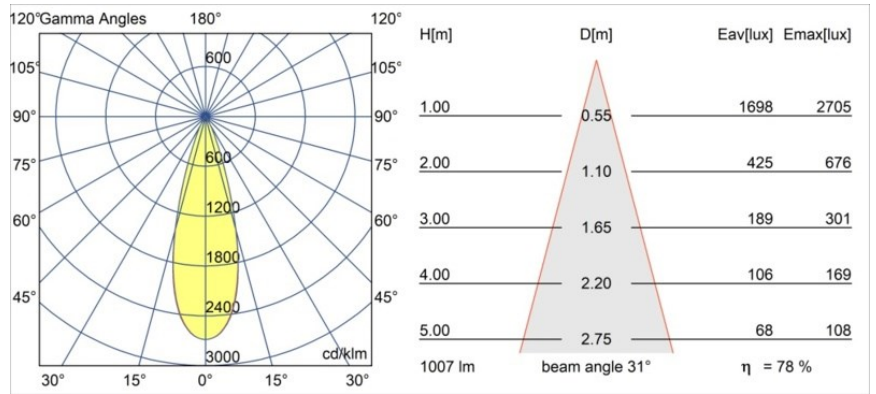

Light distribution & beam diagram