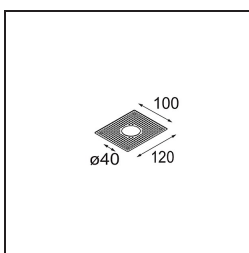

Installation Accessories

12293130 Plaster Kit 100x120-40 1x