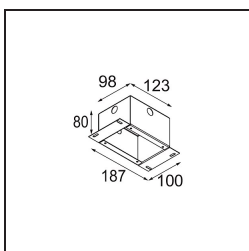

**Optical Accessories**

**10223032** Honeycomb 28 Black

**Installation Accessories**

**12293130** Plaster Kit 100x120-40 1x

**10889530** Installation Housing 123x100x80

Choose a required accessory