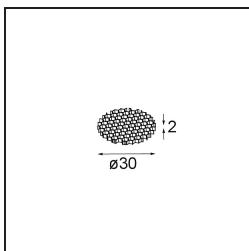

Optical Accessories

10223032 Honeycomb 28 Black